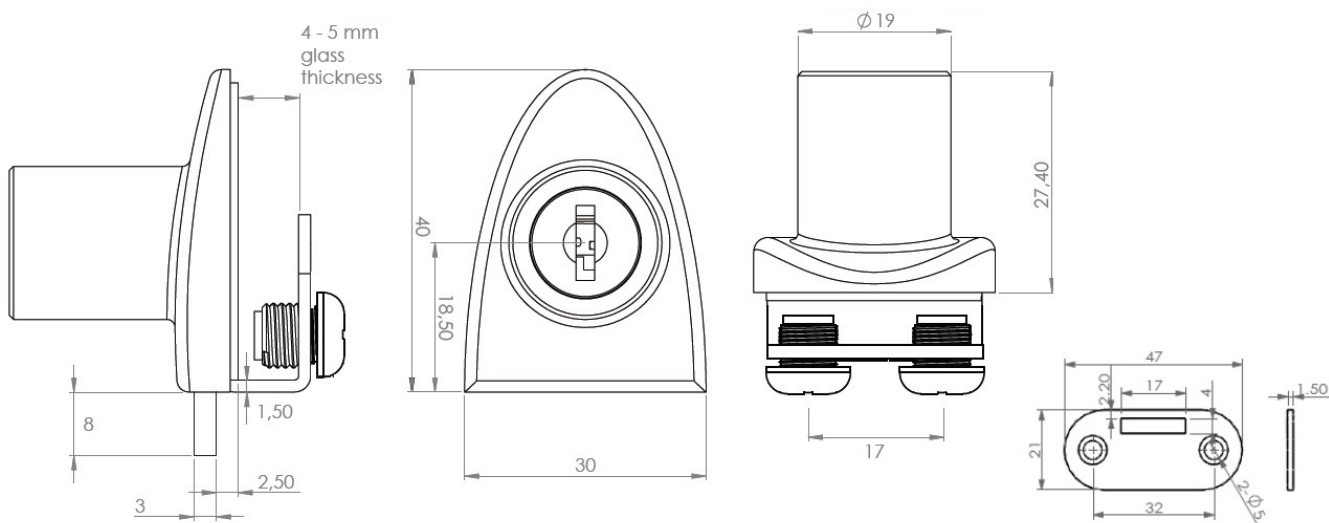

PRODUCT SHEET

Description:

Glass Door Lock "Badge", F/Single Doors, Bronze Pl, W/SISO Oval Metal Key, 400 KD,W/2 ABS Screws W/PVC Tip, 1 BRZ, Flat Oval Metal Striking Plate, f/Glass Thickness 4-5mm

Item number:

14.09.504-0

Units	Box	Carton	HS Code	Barcode
Pcs.	12	240	8301300000	
				5704866048590

SISO A/S

Mileparken 11
DK-2740 Skovlunde
Denmark
VAT: DK 24786013

Phone +45 45 830 900

www.siso.dk
siso@siso.dk

Danske Bank
Nytorv Branch
Copenhagen
SWIFT: DABADKKK

Account no.
4180 3112 112936
IBAN Account
DK7230003112112936